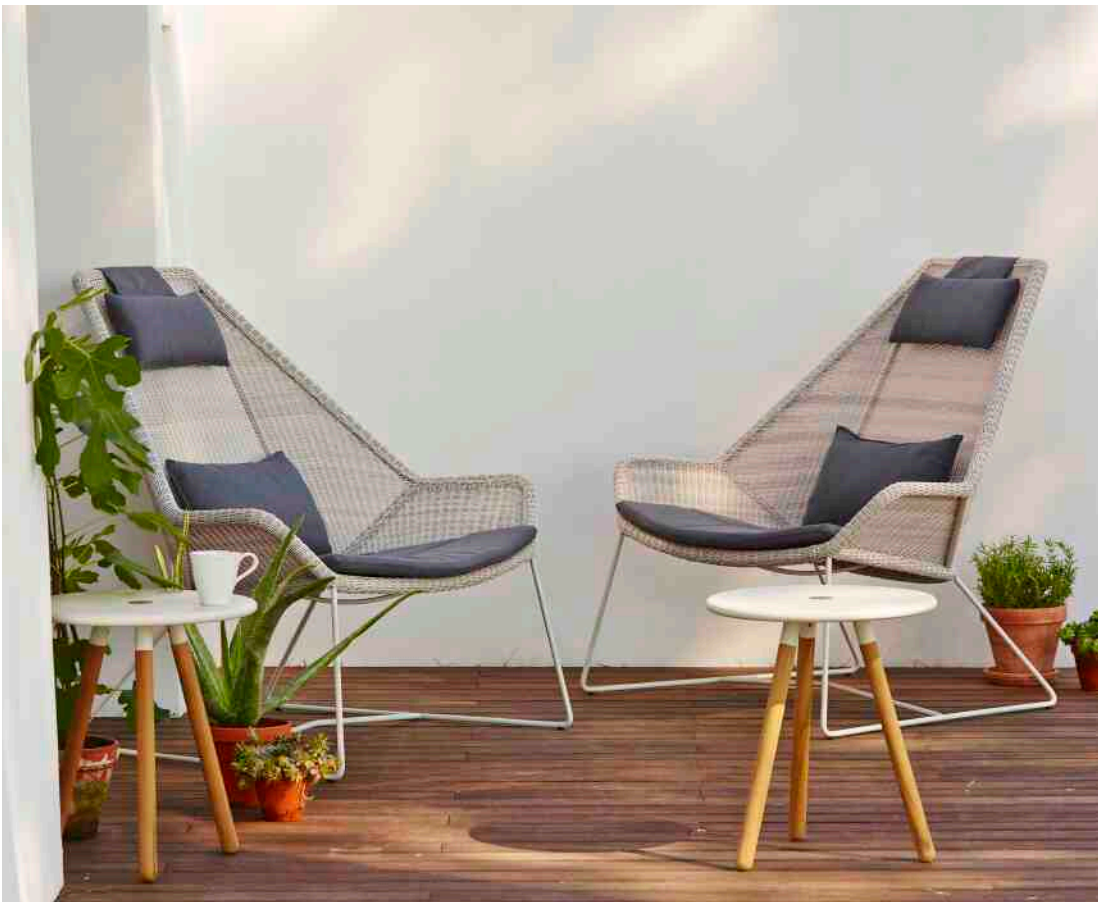

CANE-LINE WEAVE®

WHITE GREY

TAUPE

BLACK