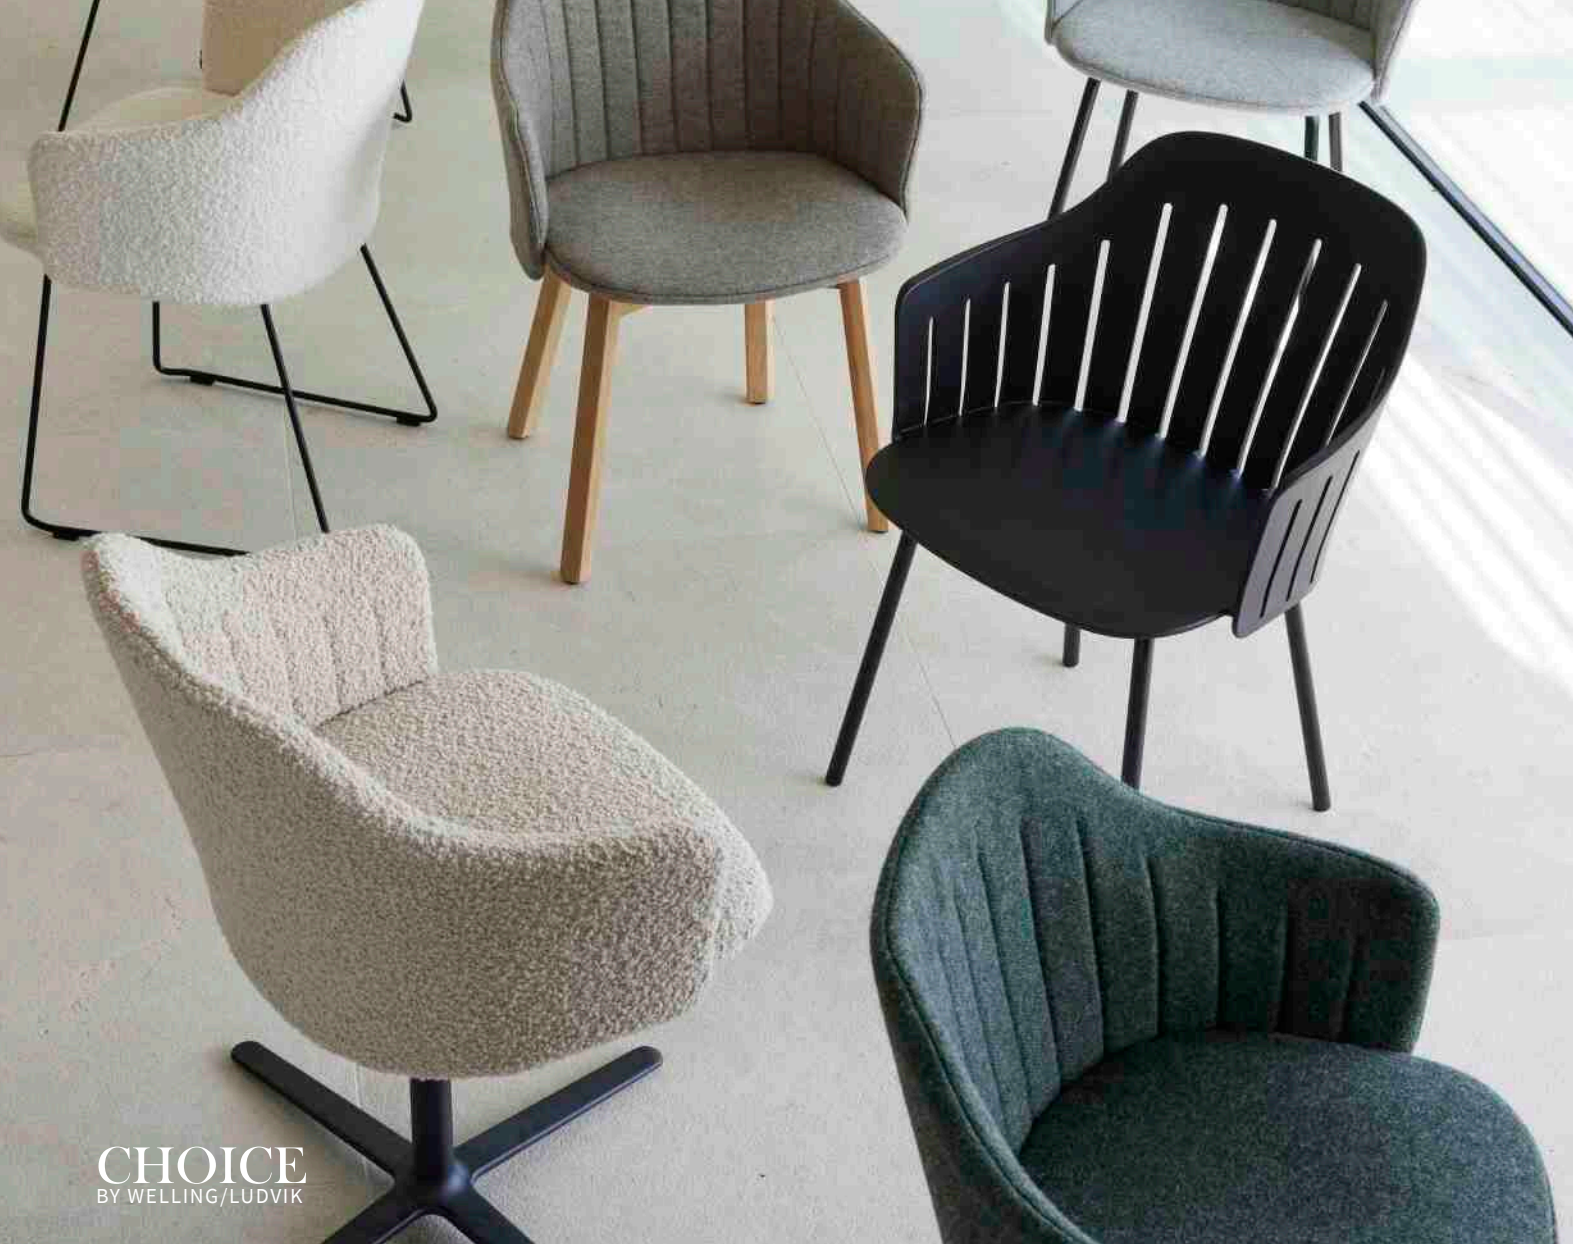

CHOICE
BY WELLING/LUDVIK