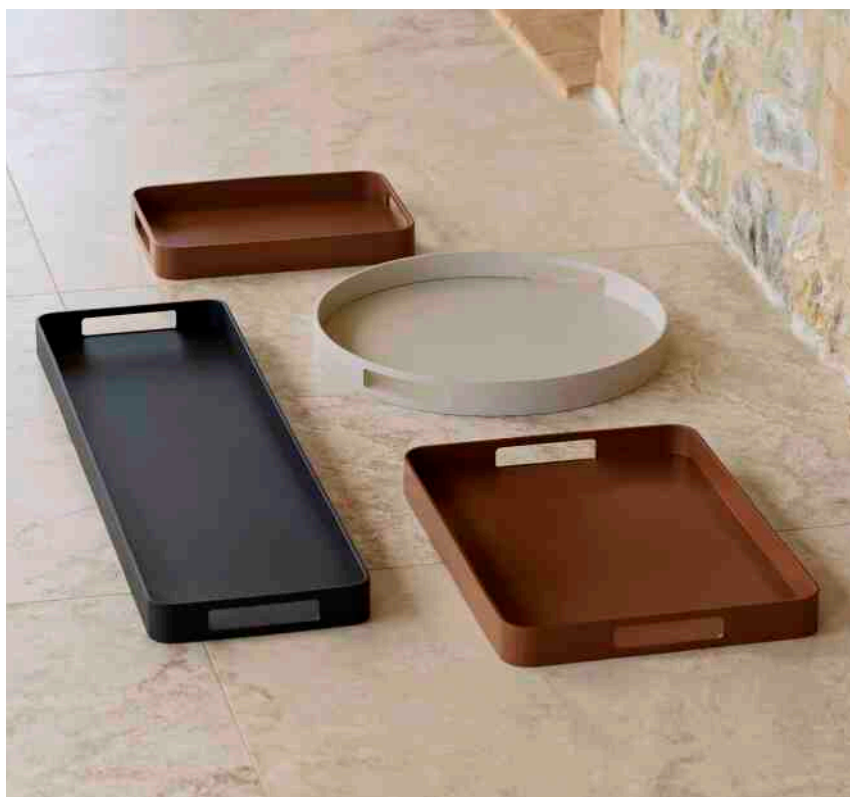

COMBINE

BY CANE-LINE DESIGN

W 180CM
D 90CM
H 77CM

SOFT

BY CANE-LINE DESIGN

CLUB

BY CANE-LINE DESIGN

STICKS