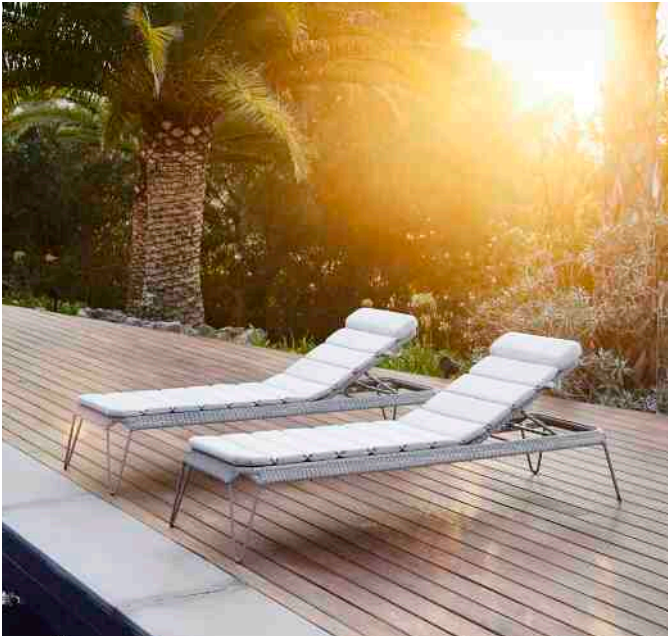

QuickDry
& Airflow
SYSTEM

BREEZE

BY STRAND+HVASS