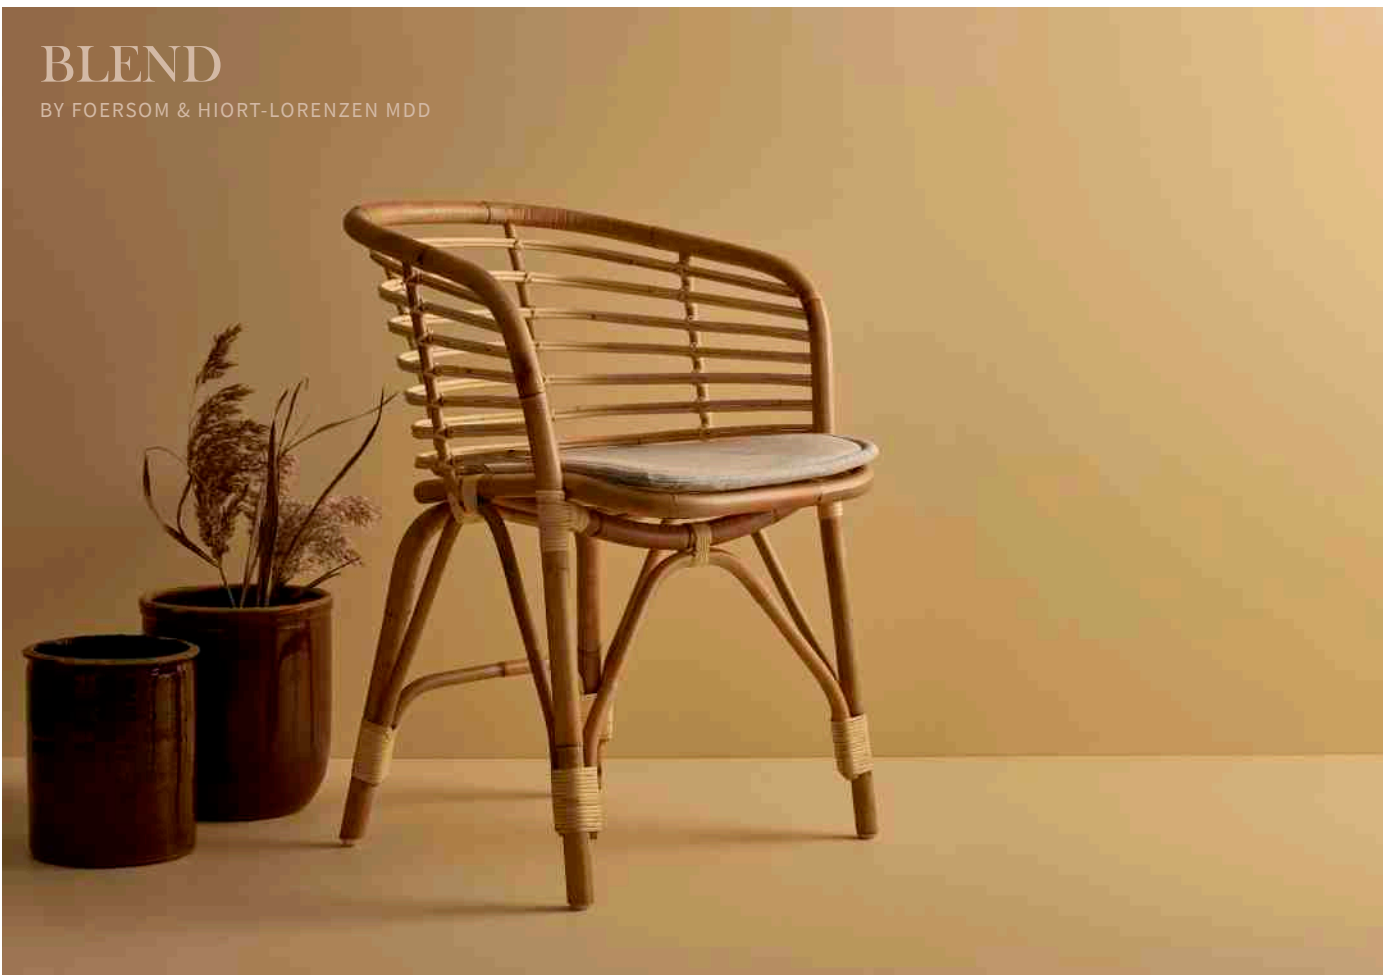

BLEND
BY FOERSOM & HIORT-LORENZEN MDD