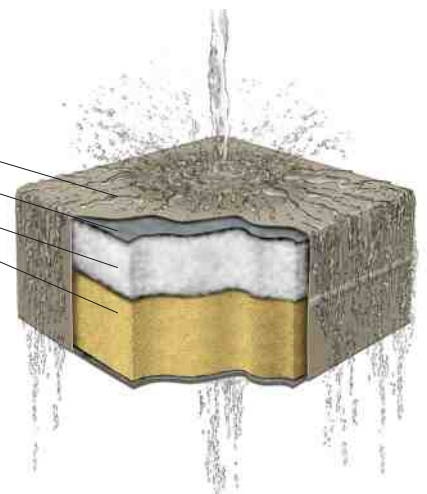

CUSHION COMPOSITION

- Outer cover/fabric
- Inner cover/rain cover
- Padding
- QuickDryFoam

90% of rainwater is repelled, whereas only 10% passes through the cushion

- Approximately one hour after rainshowers your cushions are dry, and you can sit comfortable in your furniture again.
- After a downpour, place the cushions in an upright position so the water can drain.