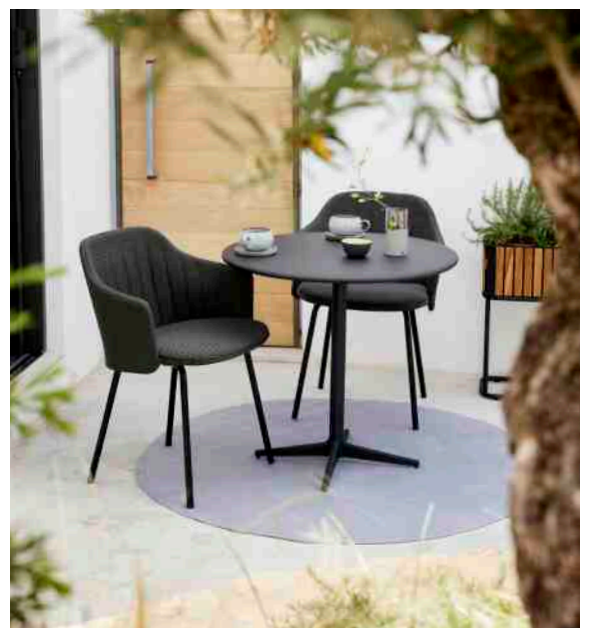

BY STRAND+HVASS

VIBE

BY WELLING/LUDVIK

VIBE BAR CHAIR | DROP BAR TABLE ▲

▲ CUT BAR CHAIR, STACKABLE

CUT BAR TABLE & CHAIR

BY WELLING/LUDVIK

DROP CAFÉ TABLE
BY CANE-LINE DESIGN