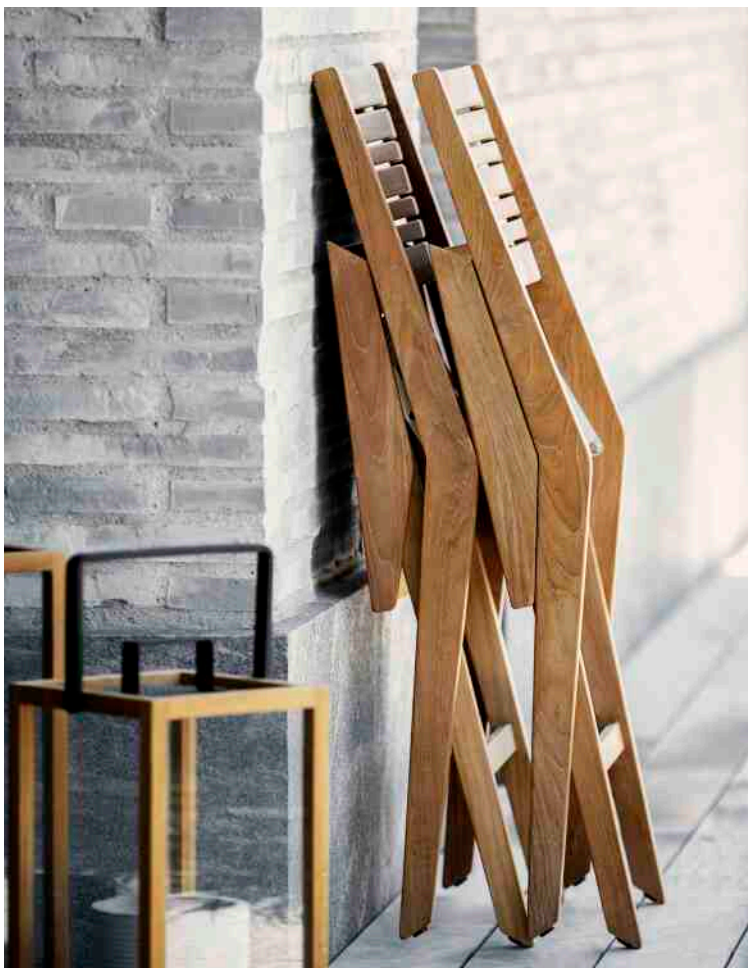

Breeze is made with Cane-line Weave®, a fibre made from highly durable, solution-dyed polyethylene, which is ideal for outdoor use, as it withstands moisture and large variations in temperature. The durable material is UV-resistant and requires minimal maintenance. The material will retain its colour and shape for many years.

CANE-LINE WEAVE®

BLACK

TAUPE

WHITE GREY

▲ BREEZE CHAIR, STACKABLE

FLIP

BY STRAND+HVASS

134 | DINING | OUTDOOR