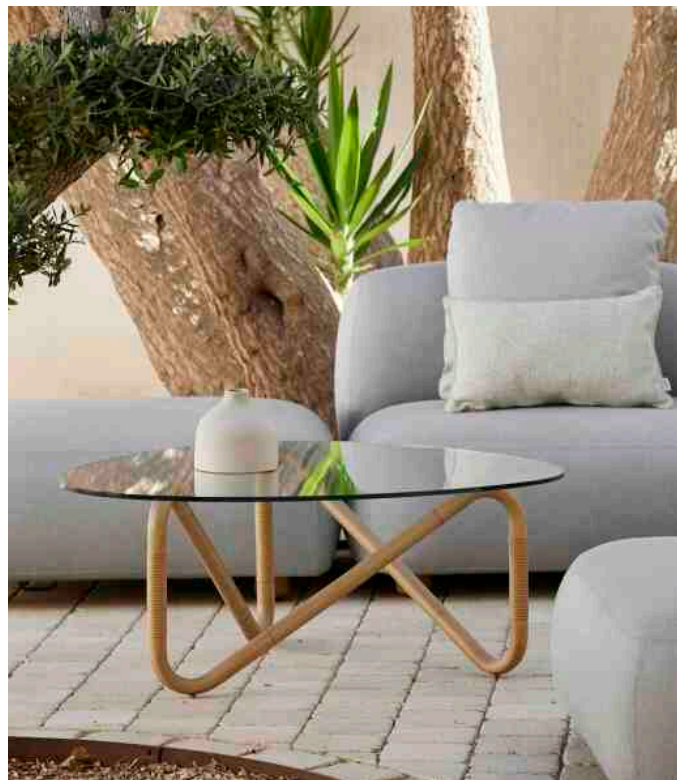

BY CANE-LINE DESIGN

ASPECT

BY CANE-LINE DESIGN

CHILL-OUT

BY STRAND+HVASS

DUAL HEIGHTS ▲

WAVE

BY FOERSOM & HIORT-LORENZEN MDD