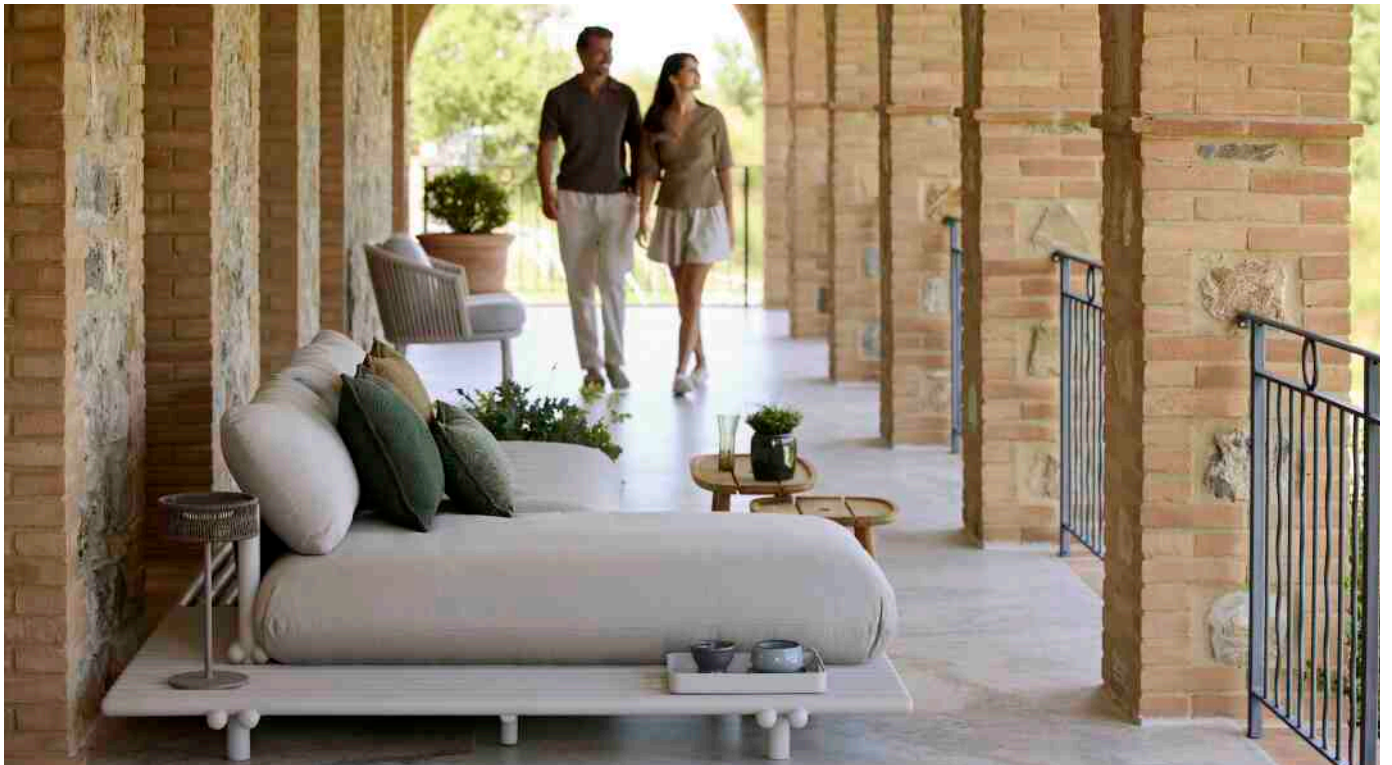

Each piece is designed for flexibility, allowing you to customize and expand your lounge setup effortlessly. With weather-resistant upholstery and the QuickDry and Airflow system, the Mellow series is perfect for outdoor lounging.

STICKS

BY CANE-LINE DESIGN

Inspired by a stick construction, the Sticks series showcases an elegant and unique look.

Sticks is an inclusive and versatile series, making it possible to make a complete look in your outdoor space. With a rustic natural or a more modern minimalistic look, Sticks inspires you to rethink your outdoor haven.

COAST

BY CANE-LINE DESIGN

Coast is a comfortable and inviting lounge series for outdoor spaces, designed by Cane-line Design. Coast offers a perfect blend of traditional craftsmanship and classic elegance, with its handwoven wicker pattern and soft, curvy lines. The series is designed with high comfort and durability in mind. Coast creates an invitation for relaxation and unwinding, transforming the outdoor area into a serene oasis, with beautiful craftsmanship and timeless design.