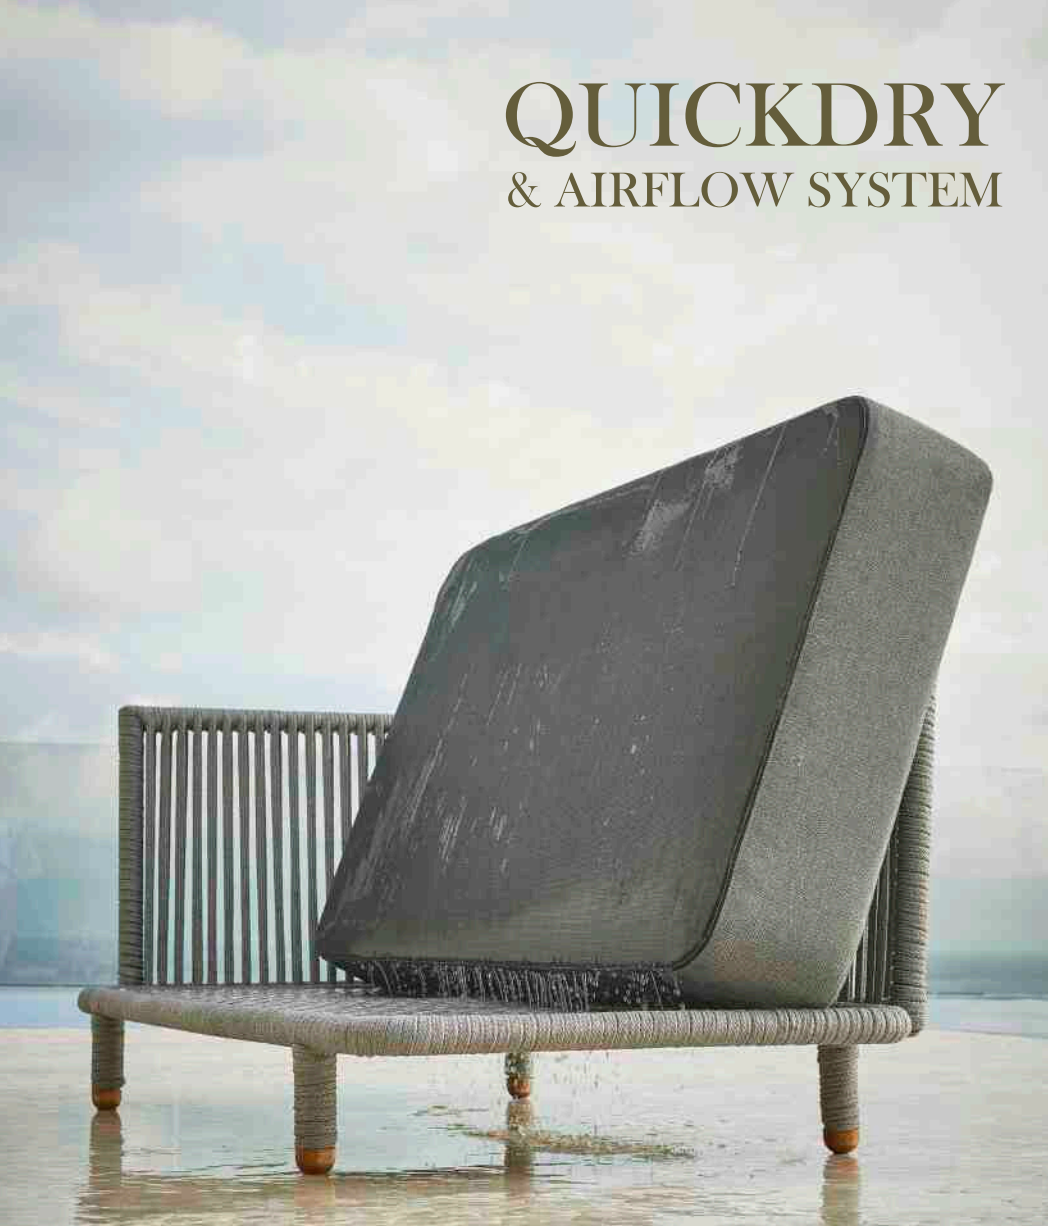

QUICKDRY & AIRFLOW SYSTEM