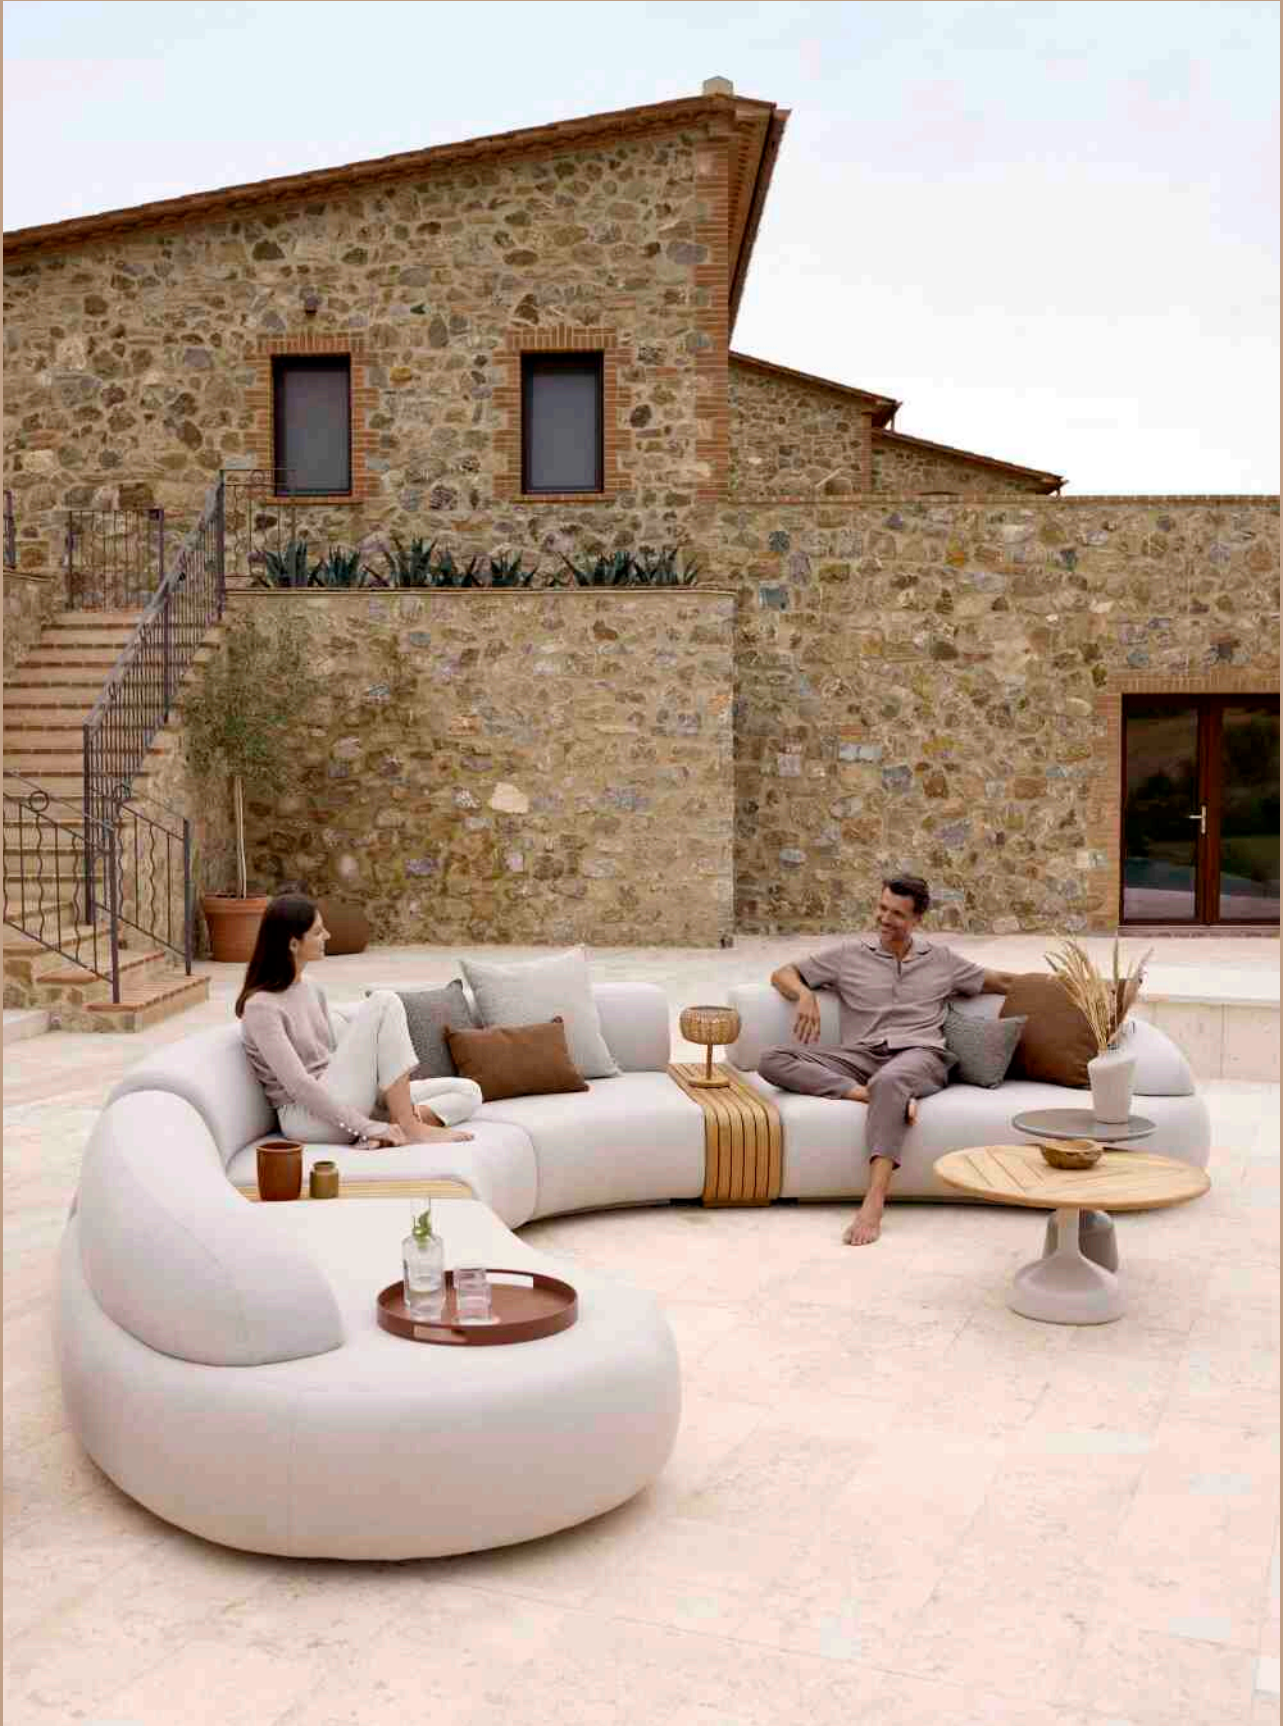

LOUNGE

Relax, unwind & let go

Your outdoor lounge is your comfortable sanctuary under the open sky. Enjoy the relaxing space alone or together with your loved ones.

MELLOW

BY CANE-LINE DESIGN

The Mellow series by Cane-line Design is a sophisticated and elegant series that combines curvy, flowing lines with practical functionality. Its low seating and plush cushions create a cosy, inviting atmosphere, while the sturdy aluminium frame ensures durability.