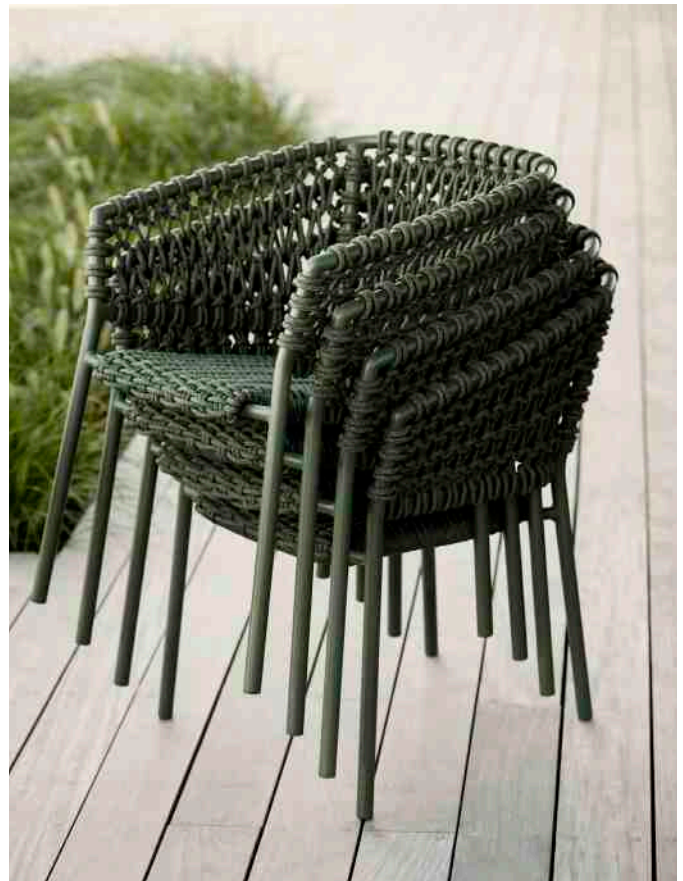

▲ OCEAN CHAIR, STACKABLE

Ocean is a combination of modern design and traditional craftsmanship. The lightweight aluminium frame and the transparent expression provide a very light look.

Choose between different materials and colours.

CANE-LINE WEAVE®

CANE-LINE SOFT ROPE