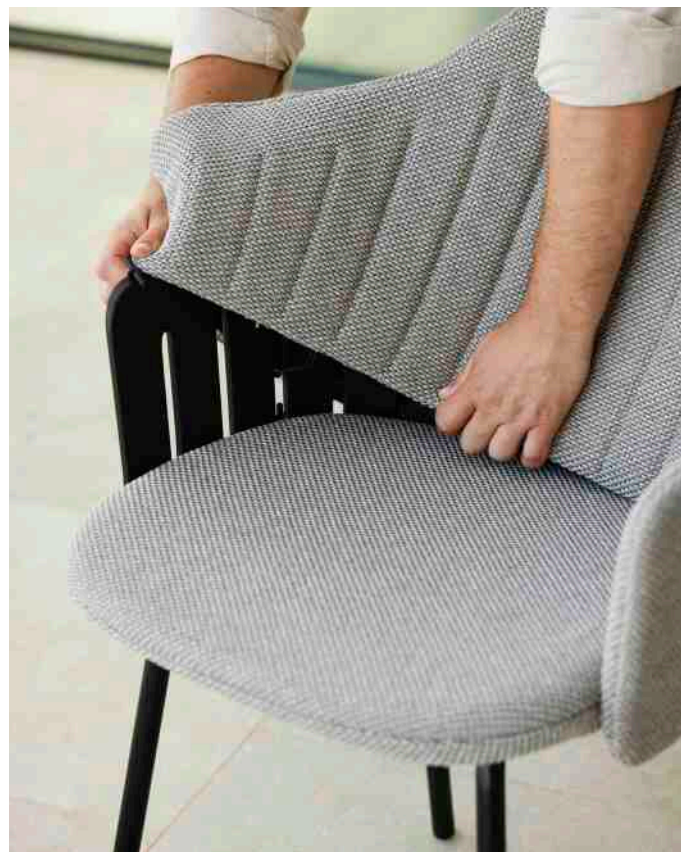

Y146
LIGHT
GREY

CANE-LINE FREE

Y304
SAND

Y307
TAUPE

CANE-LINE LINK

Y101
DARK
GREEN

▲ EASY CHANGE OF CUSHIONS

PEACOCK