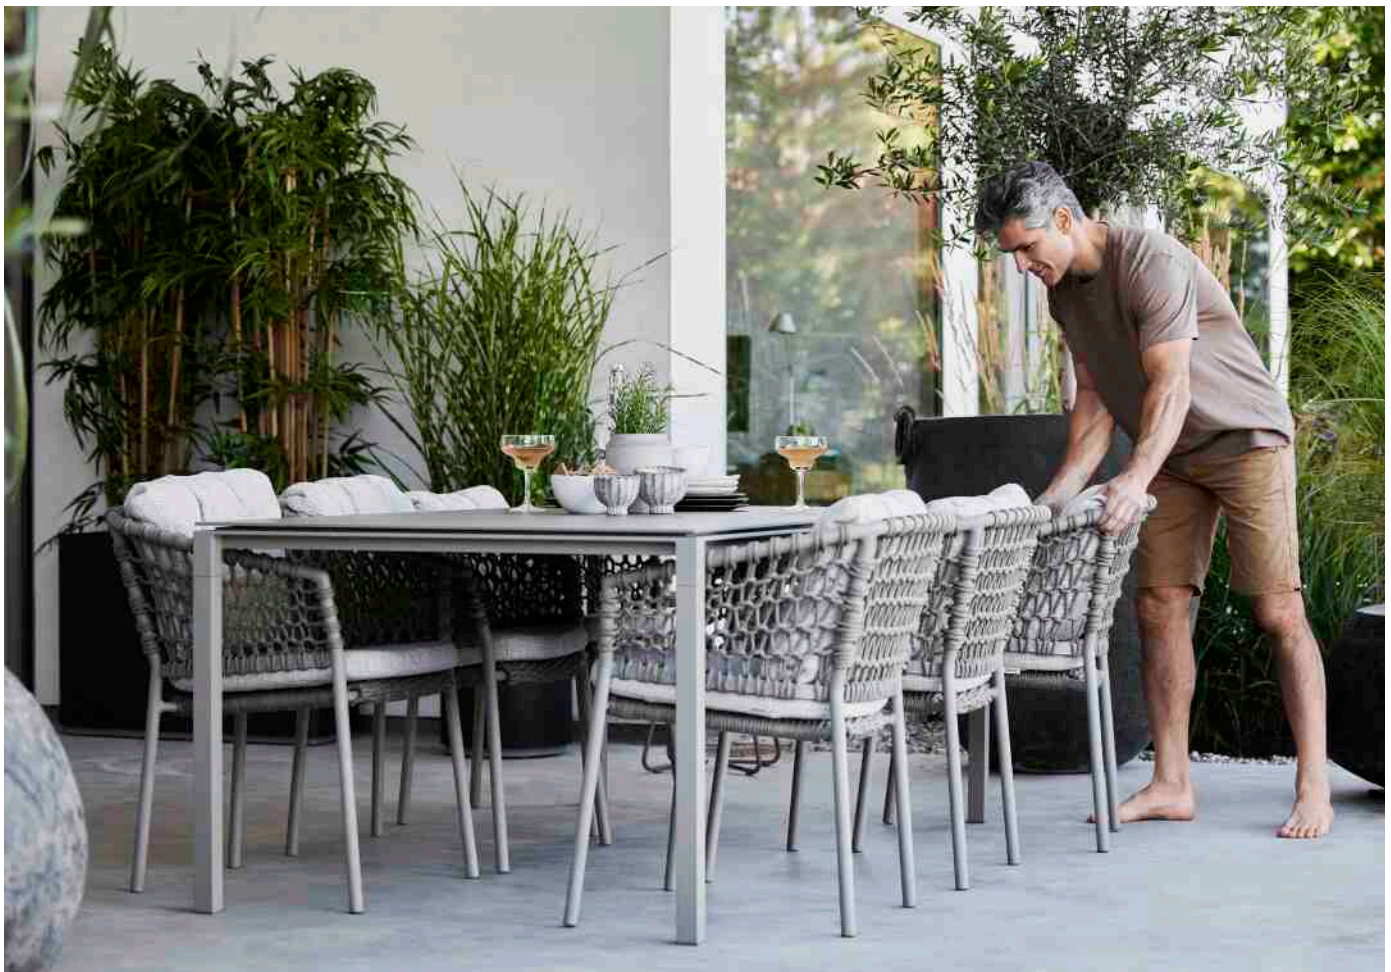

Ocean is a combination of modern design and traditional craftsmanship. The lightweight aluminium frame and the transparent expression provide a very light look.

Choose between different materials and colours.

CANE-LINE WEAVE®

CANE-LINE SOFT ROPE