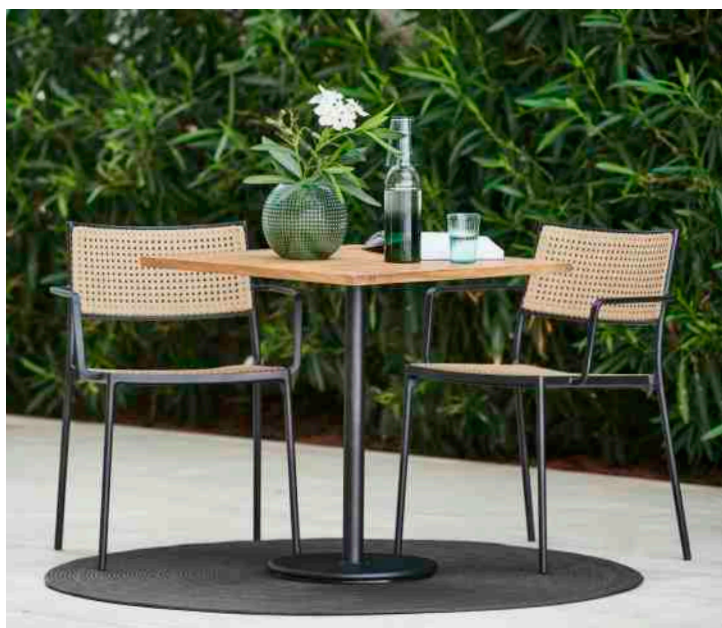

BY STRAND+HVASS

VIBE

BY WELLING/LUDVIK

VIBE BAR CHAIR | DROP BAR TABLE ▲

▲ CUT BAR CHAIR, STACKABLE

CUT BAR TABLE & CHAIR

BY WELLING/LUDVIK

DROP CAFÉ TABLE
BY CANE-LINE DESIGN