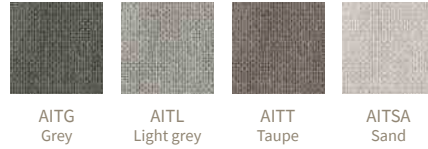

Cane-line AirTouch

- 100% solution dyed acrylic fabric
- Water and stain repellent
- Colour resistant to UV rays
- If removable covers washable at 30  C (machine wash)
- Excellent for both indoor and outdoor use