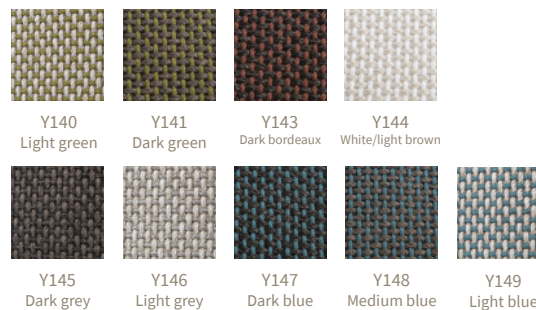

Cane-line Focus

- 100% Polypropylene
- Colour resistant to UV rays
- Removable covers on the scatter cushions
- If removable covers washable at 30  C (machine wash)
- Excellent for both indoor and outdoor use