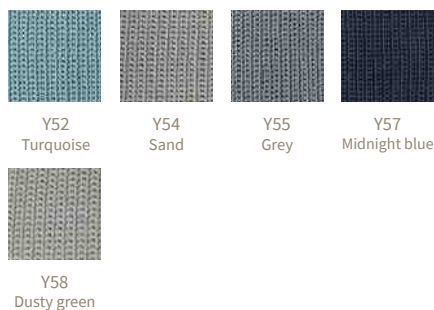

Cane-line Divine

- 100% Polypropylene
- Colour resistant to UV-rays
- Removable covers on the scatter cushions
- If removable covers washable at 30  C (machine wash)
- Excellent for both indoor and outdoor use