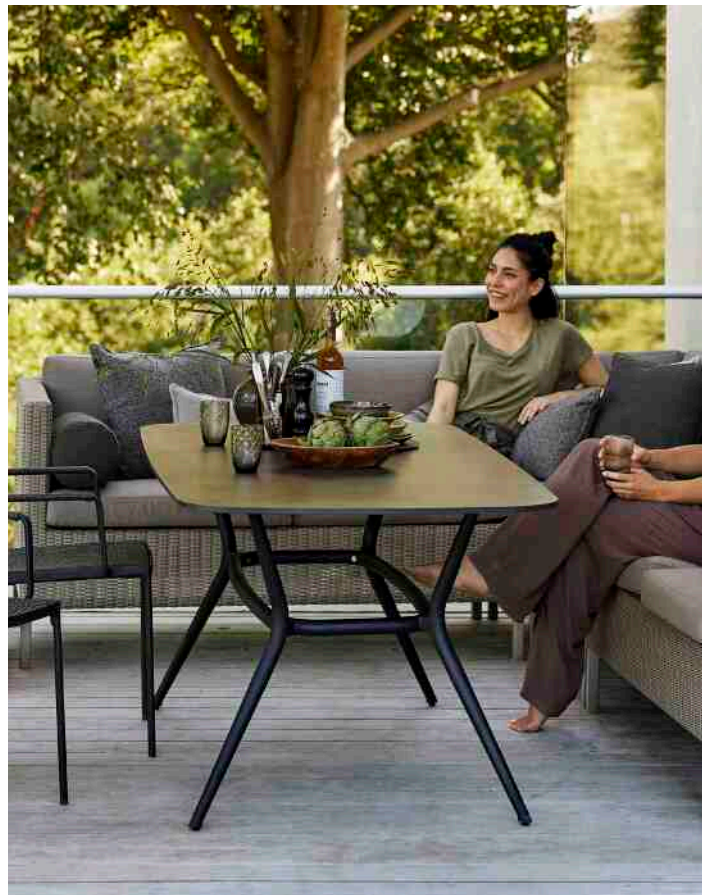

ASPECT
BY CANE-LINE DESIGN

DEFINE
BY CANE-LINE DESIGN

AREA
BY WELLING/LUDVIK

JOY
BY CANE-LINE DESIGN

& BAR CAFÉ

The places where we meet

Enjoy a hot cup of coffee or a cold drink with your friends or guests in relaxed surroundings. The outdoor bar and café gives you the perfect place for meeting and entertaining guests.