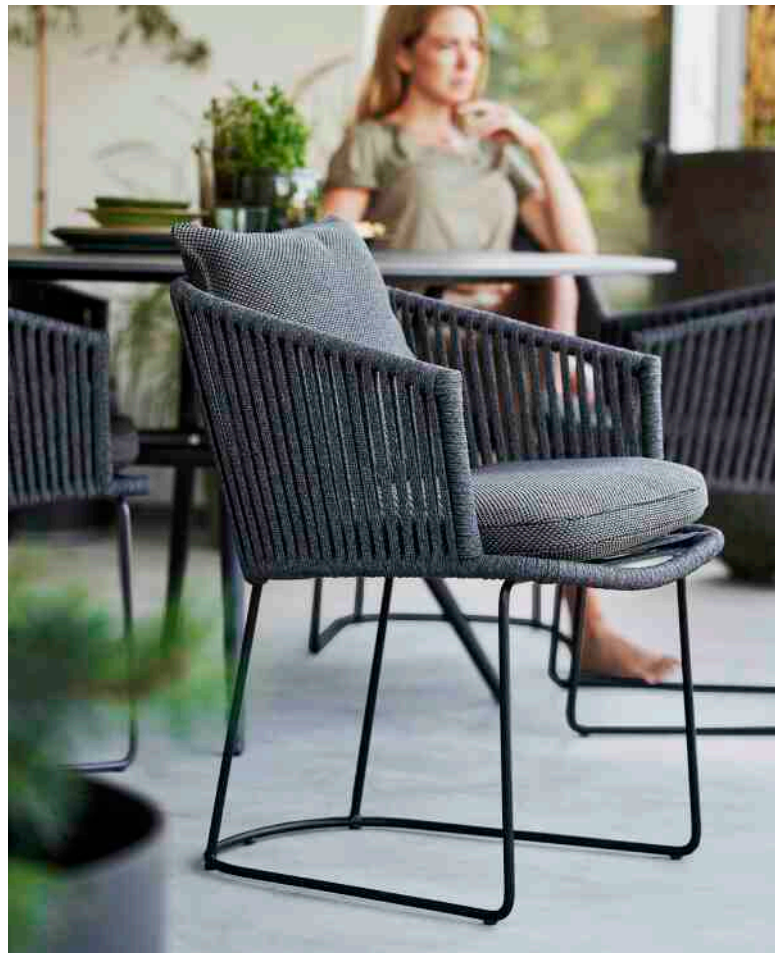

MOMENTS

BY FOERSOM & HIORT-LORENZEN MDD

The Moments series combines luxurious comfort with exceptional durability, thanks to its use of resilient materials. Its light, elegant, and transparent design not only adds a touch of sophistication to outdoor spaces, but offers a timeless minimalistic classic to your home.