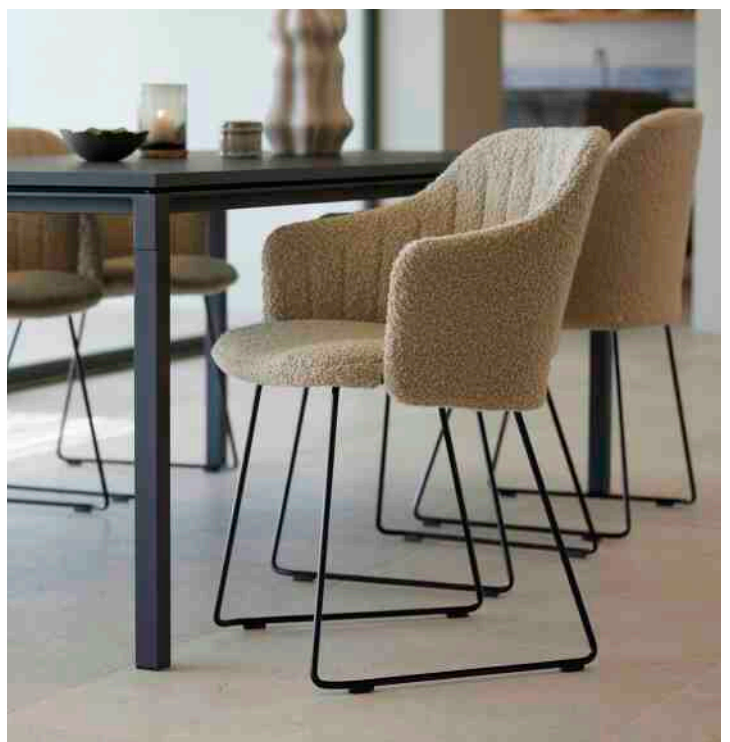

CHOICE
BY WELLING/LUDVIK