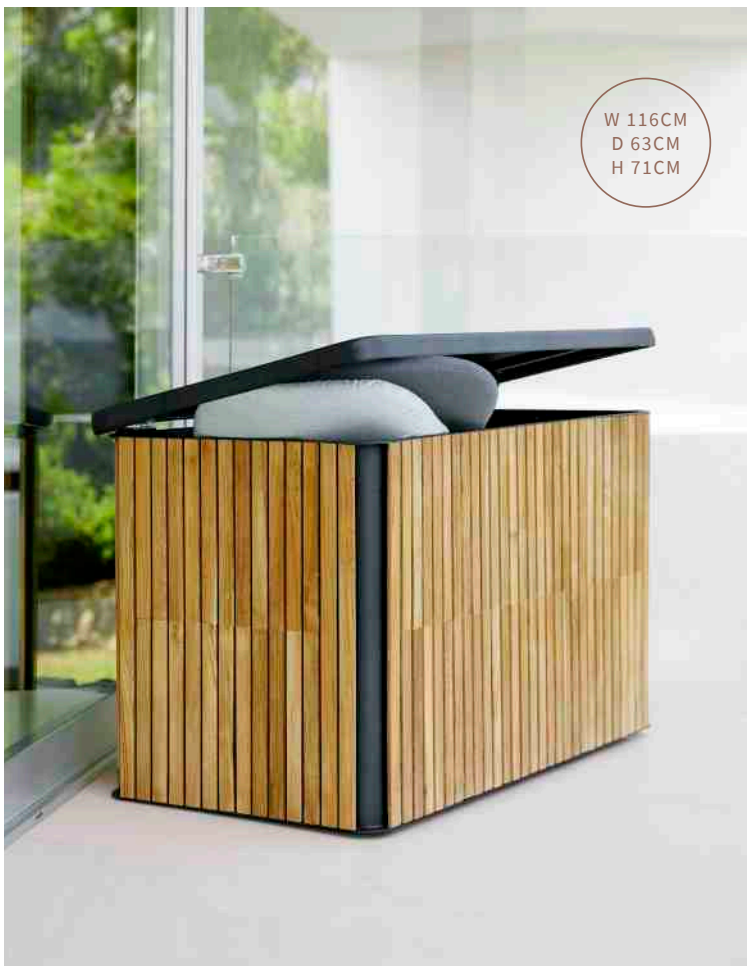

BY CANE-LINE DESIGN

212 | ACCESSORIES | OUTDOOR

“ Combining a bench and a planter introduces a harmonious oasis in the garden - a sanctuary for recharging in nature.

GROW

BY CANE-LINE DESIGN

W 116CM
D 63CM
H 71CM