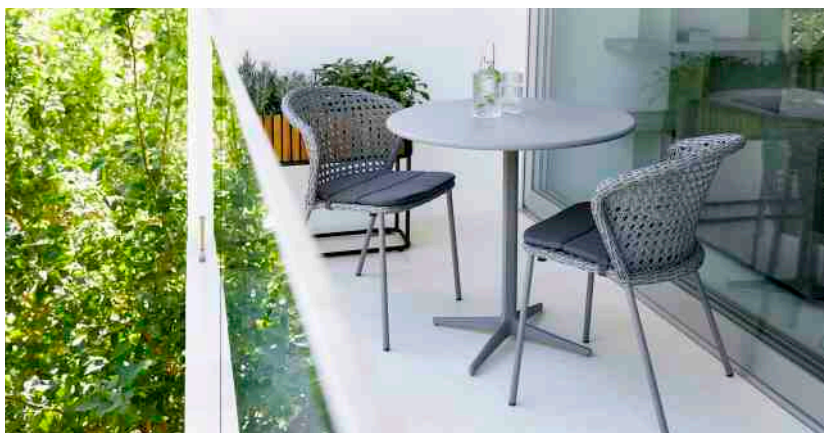

▲ LEAN CHAIR, STACKABLE