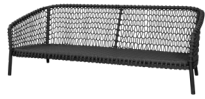

Ocean large 3-seater sofa

Outdoor

W	202 cm	79.5"
D	90 cm	35.4"
H	73 cm	28.7"
S	40 cm	15.7"
A	60 cm	23.6"

Designer: Cane-line Design
Material: Cane-line Soft Rope
Frame: Aluminium
Cover: no. 24

● 5537RODGG / Dark grey