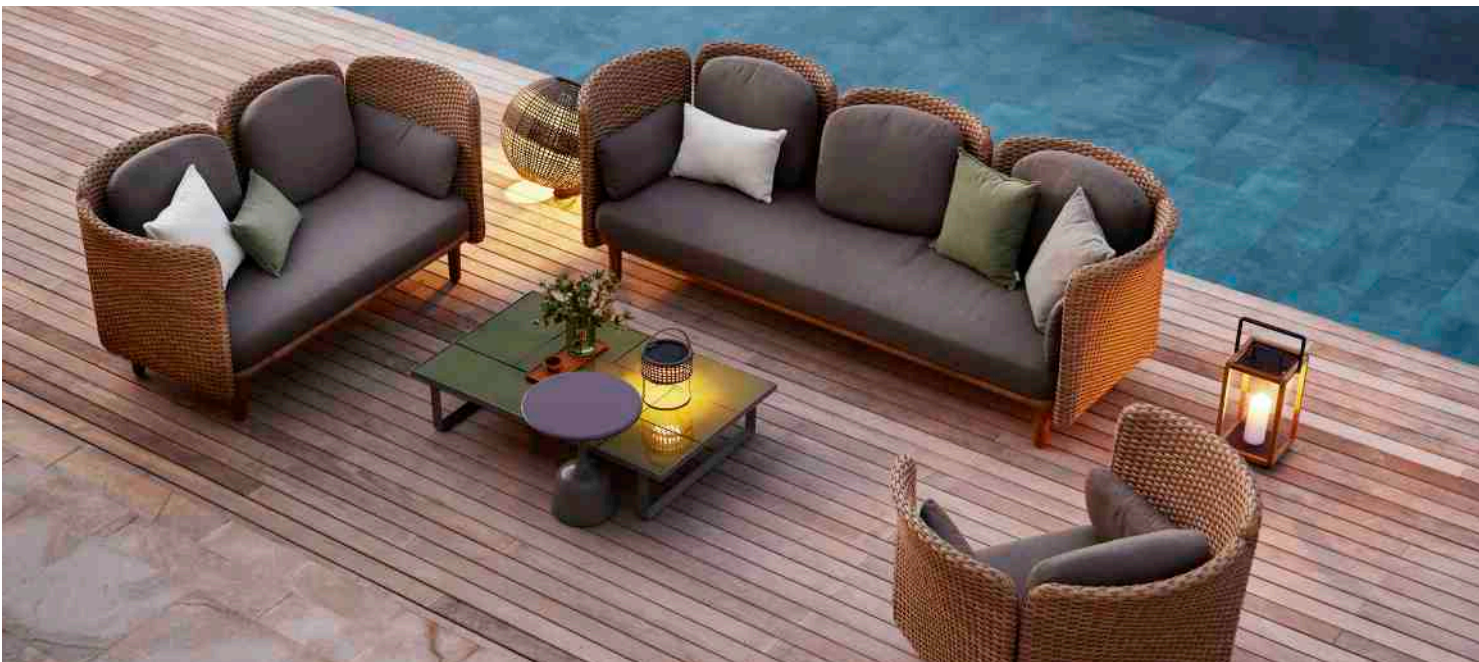

ARCH
BY FOERSOM & HIORT-LORENZEN MDD