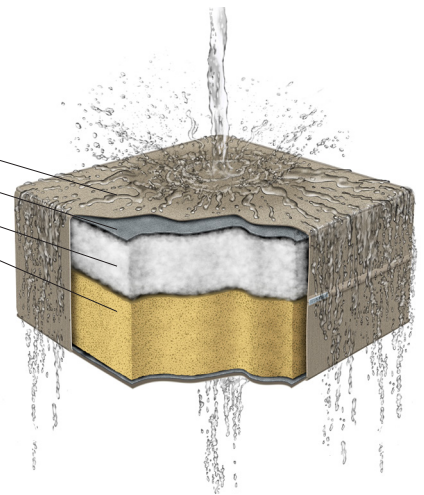

CUSHION COMPOSITION

- Outer cover/fabric
- Inner cover/rain cover
- Padding
- QuickDryFoam®

90% of rainwater is repelled, whereas only 10% passes through the cushion